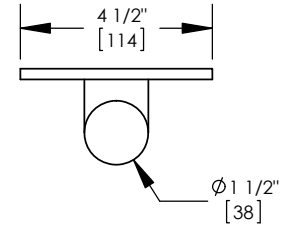

MOUNTING:
Fixture is equipped with a flat mounting plate and (2) mounting screws.

SAMPLE ORDER SPECIFICATION:
HL-940-BZ-6LED-OP-12

RATING:
Wet/damp/dry location.

MADE IN THE USA

ORDER SPECIFICATION: _____ - _____ - _____ - _____ - _____
Fixture Finish Lamping Voltage Options/Access.