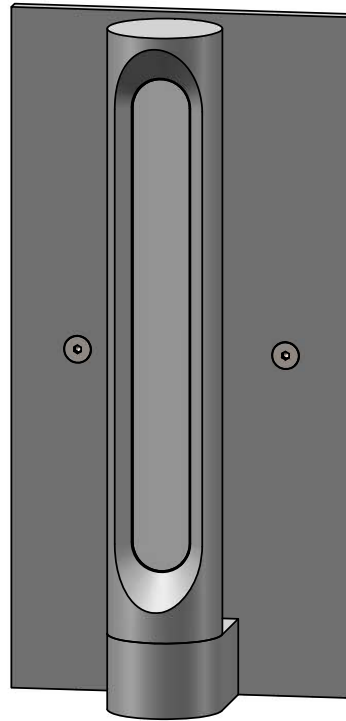

SPECIFICATIONS

DESCRIPTION:
Sleek LED wall mount Accent/Flood/Wash/Sconce lighting fixture with adjustable rotating head designed for use in multiple applications. Suitable for wet location installations.

MATERIAL:
Standard overall material is 6061 aluminum.
HL-940 - Machined Aluminum

FINISH:
AA - Anodized Satin Aluminum
AP - Powder Coat Aluminum
BK - Powder Coat Black
BZ - Powder Coat Bronze
WT - Powder Coat White

LED OPTIONS:
Integral high output LED, warm white (3000K CCT) standard, others available.
6LED - 6.5W LED

LENS:
CL - Clear Lens, 6LED 462 lm
OP - Opaque non-glare lens, 6LED 234 lm

VOLTAGE:
12 - 12 VAC output transformer required, not included.

MOUNTING:
Fixture is equipped with a flat mounting plate and (2) mounting screws.

SAMPLE ORDER SPECIFICATION:
HL-940-BZ-6LED-OP-12

RATING:
Wet/damp/dry location.

MADE IN THE USA

ORDER SPECIFICATION: _____ - _____ - _____ - _____ - _____
Fixture Finish Lamping Voltage Options/Access.