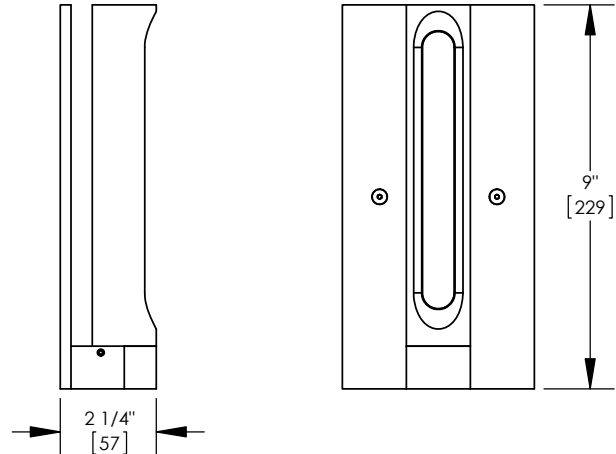

MOUNTING:
Fixture is equipped with a flat mounting plate and (2) mounting screws.

SAMPLE ORDER SPECIFICATION:
HL-940-BZ-6LED-OP-12

RATING:
Wet/damp/dry location.

MADE IN THE USA

ORDER SPECIFICATION: _____ - _____ - _____ - _____ - _____
Fixture Finish Lamping Voltage Options/Access.