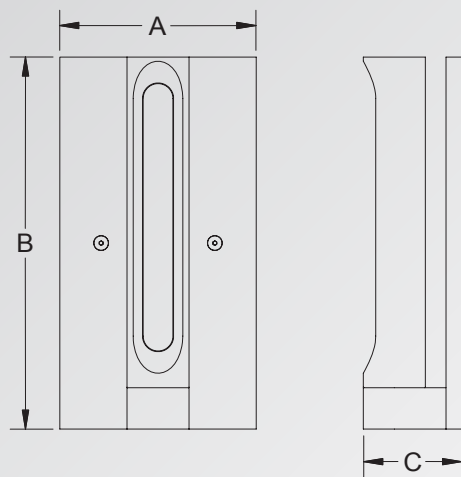

LED OPTIONS:

Integral high output LED, warm white 3000K CCT standard, other colors available.

3LED - 3W LED

6LED - 6W LED

Voltage:

12 Volts - transformer required, not included

Mounting:

Mounting plate, fits standard size junction boxes by others.

LED FLOODLIGHTS

HL-904
Wattage - 3W, 8W
Voltage - 12 VAC
Diameter - 2.25"

HL-905
Wattage - 3W, 8W
Voltage - 12 VAC
Diameter - 3"

HEVI LITE

9714 Variel Ave, Chatswoth, CA 91311 • TEL 818.341.8091 • FAX 818.998.1986