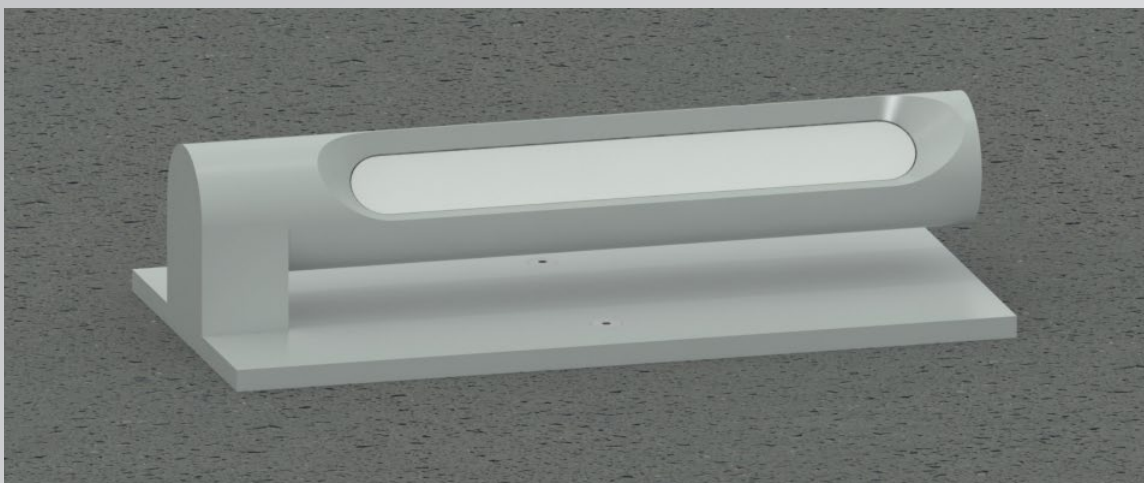

LINEA SERIES FLOODLIGHT

HL-940 LINEA SERIES
Shown in floodlight position