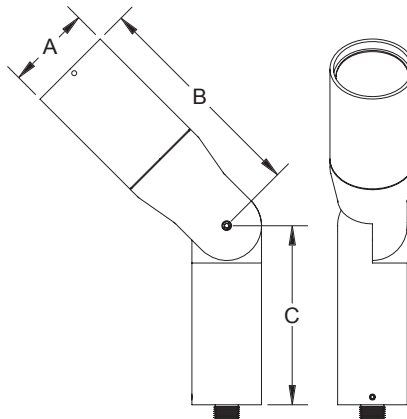

120V	A	B	C
HL-470	2 3/4"	7 1/8"	5 3/4"