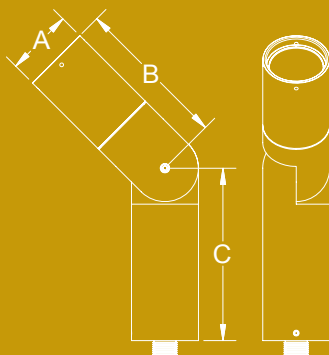

120V	A	B	C
HL-464	2 1/4"	5 1/8"	5 3/4"

HEVI LITE

HID Integral Ballast Lights 120v

HL-466

T4 HID metal halide adjustable accent fixture with integral ballast. Suitable for wet location installations.

Material:
HL-466 - Machined Aluminum, Standard