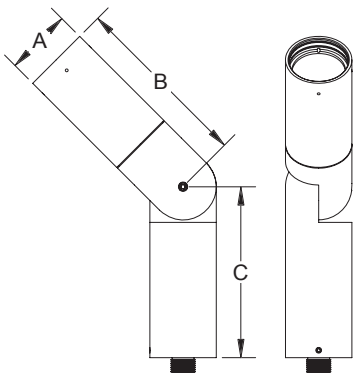

120V	A	B	C
HL-466	2 1/4"	6 1/6"	5 3/4"