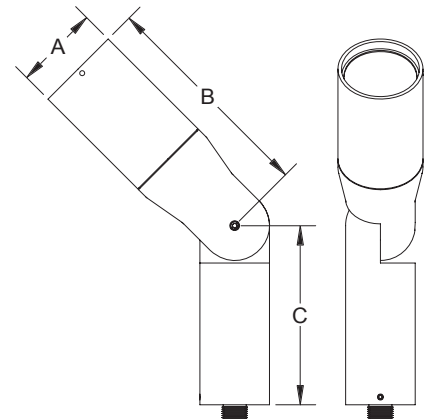

Voltage:
120 Volts

Mounting:
1/2" NPS thread

120V	A	B	C
HL-470	2 3/4"	7 1/8"	5 3/4"

HL-472

T6 HID metal halide adjustable accent fixture with integral ballast and field adjustable optics. Suitable for wet location installations.

Wattage:
20W or 39W

Voltage:
120 Volts

Mounting:
1/2" NPS thread

120V	A	B	C
HL472	2 3/4"	7 1/8"	5 3/4"

HEVI LITE, INC.

TEL 818.341.8091 • FAX 818.998.1986

www.HEVILITE.com

MADE IN THE USA