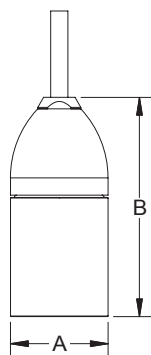

Lamping:
Halogen - MR11 Bi-Pin lamp, not Included
LED options available

Wattage:
35W max

Voltage:
12 Volts - transformer required, not included

Mounting:
15' SJO Cord

12V	A	B	C
C01501	1 11/16"	3 13/16"	

C01502