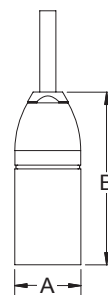

12V	A	B	C
C01502	1 1/4"	3 1/16"	

HEVI LITE, INC.

TEL 818.341.8091 • FAX 818.998.1986

www.HEVILITE.com

MADE IN THE USA