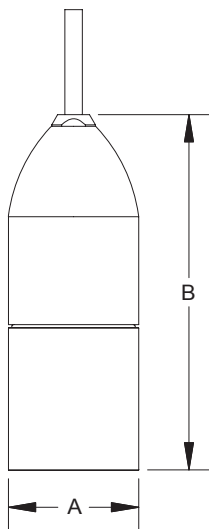

Lamping:
Halogen - MR16 Bi-Pin lamp, not Included
LED options available

Wattage:
50W max

Voltage:
12 Volts - transformer required, not included

Mounting:
15' SJO cord

12V	A	B	C
C01500	2 1/4"	6 1/16"	

C01501