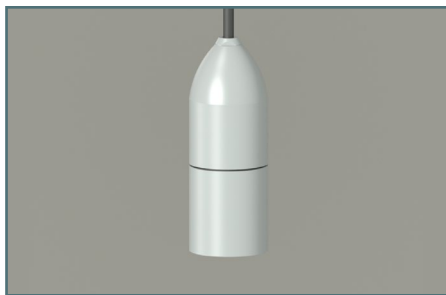

PENDANT ACCENT LIGHTS 12v

C01135

MR16 pendant accent light with perforated hood. Suitable for wet location installations.

Material:
C01135 - Machined Aluminum, Standard

Finish:
AA - Anodized Satin Aluminum
AP - Aluminum Powder Coat
BK - Black Powder Coat
BZ - Bronze Powder Coat
WT - White Powder Coat

Lamping:
Halogen - MR16 Bi-Pin lamp, not Included
LED options available

Wattage:
50W max

Voltage:
12 Volts - transformer required, not included

Mounting:
15' SJO cord

12V	A	B	C
C01135	2 1/4"	9 7/8"	

HEVI LITE

Pendant Accent Lights 12v

C01500

MR16 pendant accent light. Suitable for wet location installations as an up or down light.

Material:
C01500 - Machined Aluminum, Standard

Finish:
AA - Anodized Satin Aluminum
AP - Aluminum Powder Coat
BK - Black Powder Coat
BZ - Bronze Powder Coat
WT - White Powder Coat
N - Natural, Brass

Lamping:
Halogen - MR16 Bi-Pin lamp, not Included
LED options available

Wattage:
50W max

Voltage:
12 Volts - transformer required, not included

Mounting:
15' SJO cord

12V	A	B	C
C01500	2 1/4"	6 1/16"	

C01501