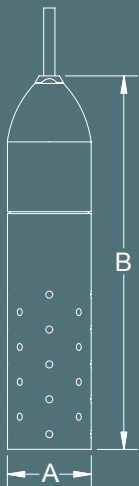

PENDANT ACCENT LIGHTS 12v

C01135

MR16 pendant accent light with perforated hood. Suitable for wet location installations.

Material:
C01135 - Machined Aluminum, Standard

Finish:
AA - Anodized Satin Aluminum
AP - Aluminum Powder Coat
BK - Black Powder Coat
BZ - Bronze Powder Coat
WT - White Powder Coat

Lamping:
Halogen - MR16 Bi-Pin lamp, not Included
LED options available

Wattage:
50W max

Voltage:
12 Volts - transformer required, not included

Mounting:
15' SJO cord

12V	A	B	C
C01135	2 1/4"	9 7/8"	

HEVI LITE