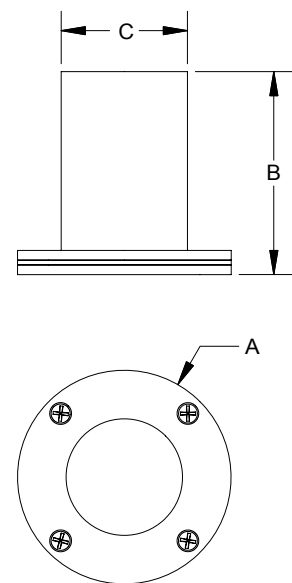

12V	A	B	C
C01497	2 3/4"	2 5/8"	1 5/8"

HEVI LITE, INC.

TEL 818.341.8041 • FAX 818.998.1986

www.HEVILITE.com

MADE IN THE USA