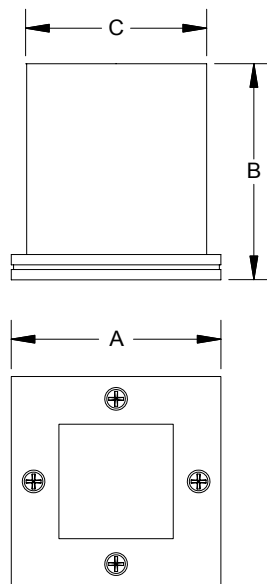

12V	A	B	C
C01496	2 3/4"	2 13/16"	2 3/8"