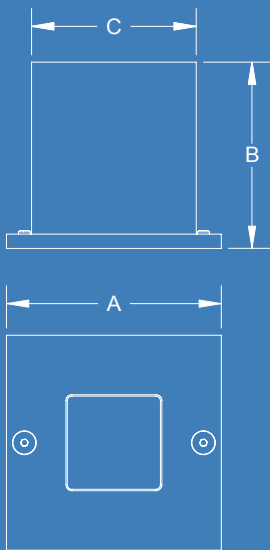

LED STEP LIGHTS 12v

C01878

Square LED step light. Suitable for wet location installations.

Material:
C01878 - Machined Aluminum

Finish:
AA - Anodized Satin Aluminum
AP - Aluminum Powder Coat
BK - Black Powder Coat
BZ - Bronze Powder Coat
WT - White Powder Coat

Lamping:
LED - 3W LED, 3000K color temp standard

Wattage:
3W

Voltage:
12 Volts - transformer required, not included

12V	A	B	C
C01878	3"	2 5/8"	5 5/16"