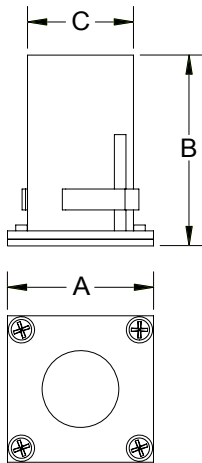

Lamping:
LED - 3W LED, 3000K color temp standard

Wattage:
3W

Voltage:
12 Volts - transformer required, not included

12V	A	B	C
C01878	3"	2 5/8"	5 5/16"

LED Step Lights 12v

C01226

Compact square LED step light. Suitable for wet location installations.

Wattage:
1W

Voltage:
12 Volts - transformer required, not included

12V	A	B	C
C01226	1 3/4"	2 1/4"	1 1/4"

C01496

Square LED step light. Suitable for wet location installations.

Material:
C01496 - Machined Aluminum