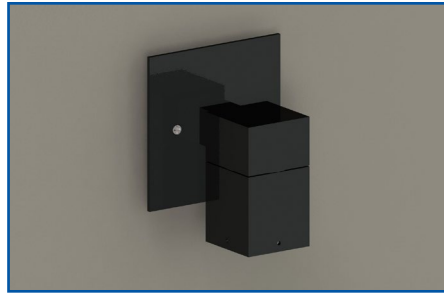

SQUARE ACCENT LIGHTS 12v

HL-360S

The specification grade MR16 halogen adjustable accent light. Suitable for wet location installations.

Material:

HL-360S - Machined Aluminum, Standard

Finish:

AA - Anodized Satin Aluminum

HL-330S

MR16 surface mount square accent light with a machined 4.75" wall plate. Suitable for wet location installations as an up or down light.

Material:
HL-330S - Machined Aluminum, Standard

Finish:
AA - Anodized Satin Aluminum
AP - Aluminum Powder Coat
BK - Black Powder Coat
BZ - Bronze Powder Coat
WT - White Powder Coat

Lamping:
Halogen - MR16 Bi-Pin lamp, not Included
LED - 3W or 8W, 3000K CCT standard

Wattage:
50W max

Voltage:
12 Volts - transformer required, not included

Mounting:
4.75" Mounting plate

12V	A	B	C
HL-330S	2 1/4"	4 1/8"	4 3/4"

HL-340S

MR16 wall mount square accent light. Suitable for wet location installations as an up or down light.

Material:
HL-340S - Machined Aluminum, Standard

Finish:
AA - Anodized Satin Aluminum
AP - Aluminum Powder Coat
BK - Black Powder Coat
BZ - Bronze Powder Coat
WT - White Powder Coat