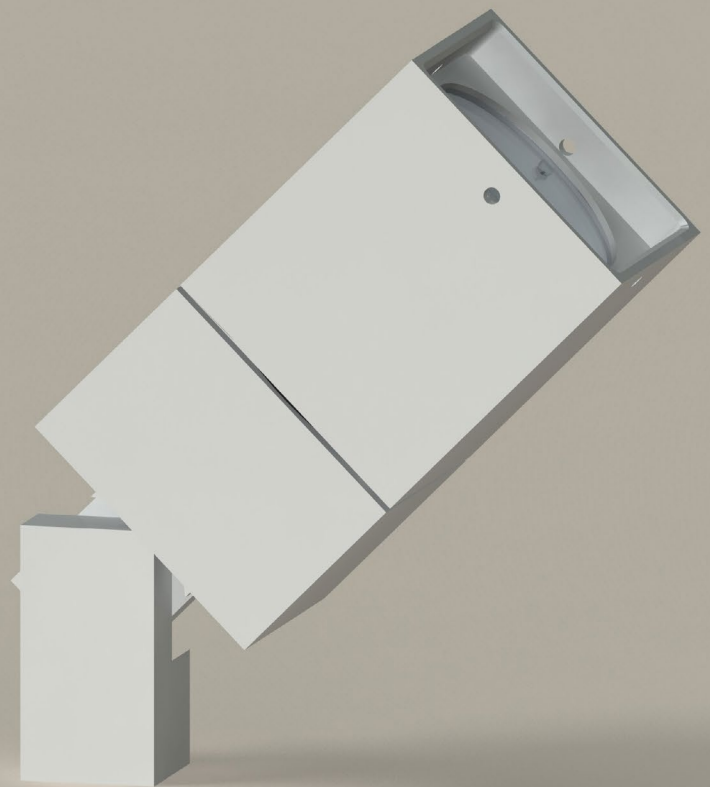

SQUARE ACCENT LIGHTS 12v

HL-360S

The specification grade MR16 halogen adjustable accent light. Suitable for wet location installations.

Material:

HL-360S - Machined Aluminum, Standard

Finish:

AA - Anodized Satin Aluminum

50W max

Voltage:

12 Volts - transformer required, not included

Mounting:

1/2" NPS thread

12V	A	B	C
HL-360S	2 1/4"	4 3/4"	1 3/8"

HEVI LITE

Square Accent Lights 12v

HL-330S

MR16 surface mount square accent light with a machined 4.75" wall plate. Suitable for wet location installations as an up or down light.

Material:
HL-330S - Machined Aluminum, Standard

Finish:
AA - Anodized Satin Aluminum
AP - Aluminum Powder Coat
BK - Black Powder Coat
BZ - Bronze Powder Coat
WT - White Powder Coat

HL-340S

MR16 wall mount square accent light. Suitable for wet location installations as an up or down light.

Material:
HL-340S - Machined Aluminum, Standard

Finish:
AA - Anodized Satin Aluminum
AP - Aluminum Powder Coat
BK - Black Powder Coat
BZ - Bronze Powder Coat
WT - White Powder Coat