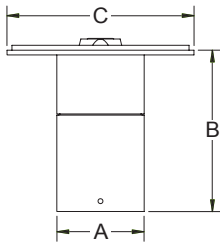

12V	A	B	C
HL-330S	2 1/4"	4 1/8"	4 3/4"