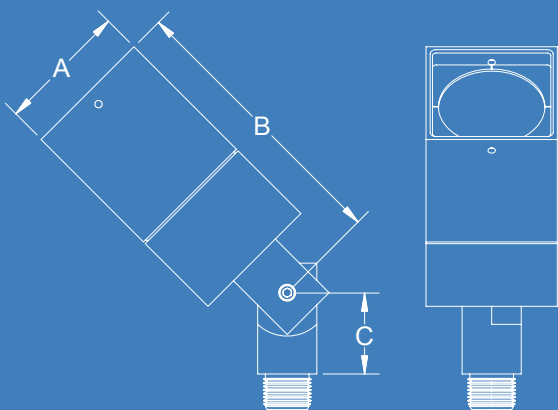

50W max

Voltage:

12 Volts - transformer required, not included

Mounting:

1/2" NPS thread

12V	A	B	C
HL-360S	2 1/4"	4 3/4"	1 3/8"

HEVI LITE

Square Accent Lights 12v