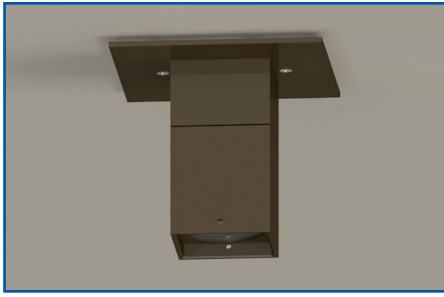

SQUARE ACCENT LIGHTS 12v

HL-360S

The specification grade MR16 halogen adjustable accent light. Suitable for wet location installations.

Material:

HL-360S - Machined Aluminum, Standard

Finish:

AA - Anodized Satin Aluminum

HL-330S

MR16 surface mount square accent light with a machined 4.75" wall plate. Suitable for wet location installations as an up or down light.

Material:
HL-330S - Machined Aluminum, Standard

Finish:
AA - Anodized Satin Aluminum
AP - Aluminum Powder Coat
BK - Black Powder Coat
BZ - Bronze Powder Coat
WT - White Powder Coat