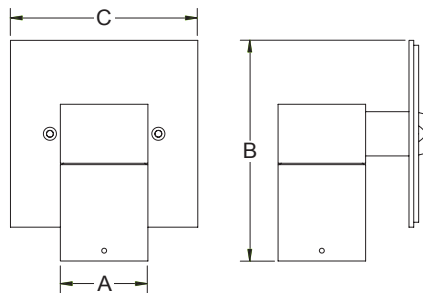

Lamping:
Halogen - MR16 Bi-Pin lamp, not Included
LED - 3W or 8W, 3000K CCT standard

Wattage:
50W max

Voltage:
12 Volts - transformer required, not included

Mounting:
4.75" Wall plate

12V	A	B	C
HL-340S	2 1/4"	5 5/8"	4 3/4"