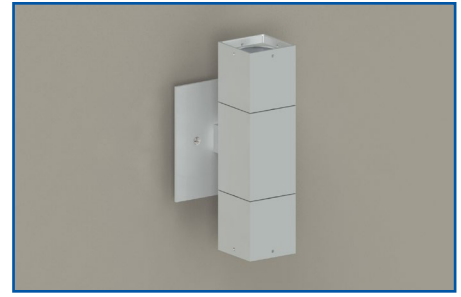

SQUARE ACCENT LIGHTS 12v

HL-360S

The specification grade MR16 halogen adjustable accent light. Suitable for wet location installations.

Material:

HL-360S - Machined Aluminum, Standard

Finish:

AA - Anodized Satin Aluminum

HL-330S

MR16 surface mount square accent light with a machined 4.75" wall plate. Suitable for wet location installations as an up or down light.

Material:
HL-330S - Machined Aluminum, Standard

Finish:
AA - Anodized Satin Aluminum
AP - Aluminum Powder Coat
BK - Black Powder Coat
BZ - Bronze Powder Coat
WT - White Powder Coat

HL-340S

MR16 wall mount square accent light. Suitable for wet location installations as an up or down light.

Material:
HL-340S - Machined Aluminum, Standard

Finish:
AA - Anodized Satin Aluminum
AP - Aluminum Powder Coat
BK - Black Powder Coat
BZ - Bronze Powder Coat
WT - White Powder Coat

Lamping:
Halogen - MR16 Bi-Pin lamp, not Included
LED - 3W or 8W, 3000K CCT standard

Wattage:
50W max

Voltage:
12 Volts - transformer required, not included

Mounting:
4.75" Wall plate

12V	A	B	C
HL-340S	2 1/4"	5 5/8"	4 3/4"