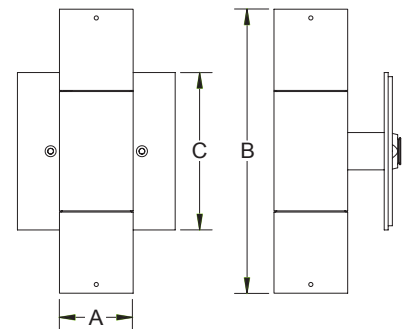

12V	A	B	C
HL340S-2X	2 1/4"	8 9/16"	4 3/4"

HEVI LITE, INC.

TEL 818.341.8091 • FAX 818.998.1986

www.HEVILITE.com

MADE IN THE USA