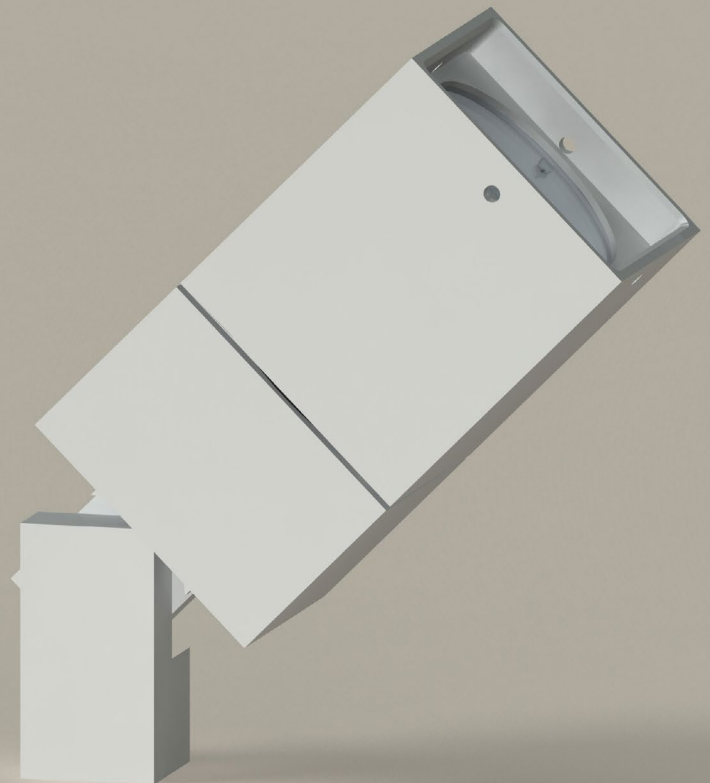

SQUARE LED ACCENT LIGHTS 12v

HL-360S-LED

The specification grade LED adjustable accent light. Suitable for wet location installations.

Material:

HL-360S-LED - Machined Aluminum, Standard

Finish:

AA - Anodized Satin Aluminum

AP - Aluminum Powder Coat

BK - Black Powder Coat

BZ - Bronze Powder Coat

WT - White Powder Coat

Lamping:

Lamp Type - High output LED, warm white (3000K CCT) standard, others available.

Wattage:

3LED - 3W LED

8LED - 8W LED

Voltage:

12 Volts - transformer required, not included

Mounting:

1/2" NPS thread

12V	A	B	C
HL-360S-LED	2 1/4"	4 3/4"	1 3/8"

HEVI LITE