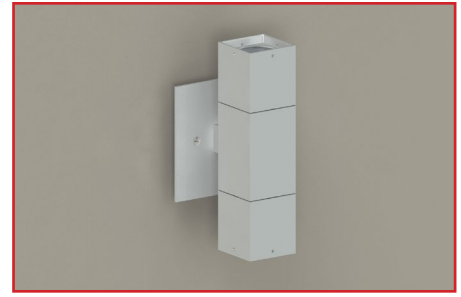

SQUARE LED ACCENT LIGHTS 12v

HL-360S-LED

The specification grade LED adjustable accent light. Suitable for wet location installations.

Material:

HL-360S-LED - Machined Aluminum, Standard

Finish:

AA - Anodized Satin Aluminum

HL-330S-LED

Surface mount LED square accent light with a machined 4.75" wall plate. Suitable for wet location installations as an up or down light.

Material:
HL-330S-LED - Machined Aluminum, Standard

Finish:
AA - Anodized Satin Aluminum
AP - Aluminum Powder Coat
BK - Black Powder Coat
BZ - Bronze Powder Coat
WT - White Powder Coat

HL-340S-LED

Wall mount LED square accent light with a machined 4.75" wall plate. Suitable for wet location installations as an up or down light.

Material:
HL-340S-LED - Machined Aluminum, Standard

Finish:
AA - Anodized Satin Aluminum
AP - Aluminum Powder Coat
BK - Black Powder Coat
BZ - Bronze Powder Coat
WT - White Powder Coat

Lamping:
LED - High output, warm white
(3000K CCT) standard, others available.

Wattage:
3LED - 8W LED
8LED - 8W LED

Voltage:
12 Volts - transformer required, not included

Mounting:
4.75" Wall plate

12V	A	B	C
HL-340S-LED	2 1/4"	5 5/8"	4 3/4"