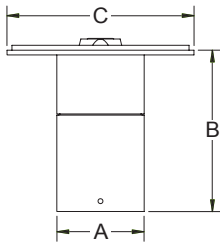

Lamping:
LED - High output, warm white
(3000K CCT) standard, others available.

Wattage:
3LED - 3W LED
8LED - 8W LED

Voltage:
12 Volts - transformer required, not included

Mounting:
4.75" Mounting plate

12V	A	B	C
HL-330S-LED	2 1/4"	4 1/8"	4 3/4"