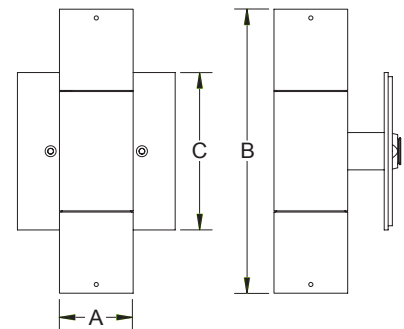

12V	A	B	C
HL340S-LED-2X	2 1/4"	8 9/16"	4 3/4"

HEVI LITE, INC.

TEL 818.341.8091 • FAX 818.998.1986

www.HEVILITE.com

MADE IN THE USA