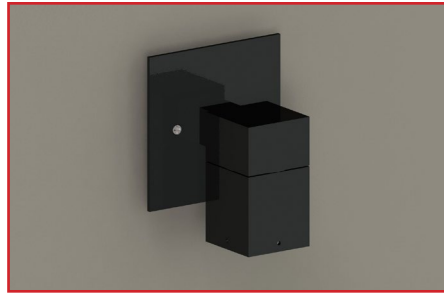

SQUARE LED ACCENT LIGHTS 12v

HL-360S-LED

The specification grade LED adjustable accent light. Suitable for wet location installations.

Material:

HL-360S-LED - Machined Aluminum, Standard

Finish:

AA - Anodized Satin Aluminum

HL-330S-LED

Surface mount LED square accent light with a machined 4.75" wall plate. Suitable for wet location installations as an up or down light.

Material:
HL-330S-LED - Machined Aluminum, Standard

Finish:
AA - Anodized Satin Aluminum
AP - Aluminum Powder Coat
BK - Black Powder Coat
BZ - Bronze Powder Coat
WT - White Powder Coat

Lamping:
LED - High output, warm white
(3000K CCT) standard, others available.

Wattage:
3LED - 3W LED
8LED - 8W LED

Voltage:
12 Volts - transformer required, not included

Mounting:
4.75" Mounting plate

12V	A	B	C
HL-330S-LED	2 1/4"	4 1/8"	4 3/4"

HL-340S-LED

Wall mount LED square accent light with a machined 4.75" wall plate. Suitable for wet location installations as an up or down light.

Material:
HL-340S-LED - Machined Aluminum, Standard

Finish:
AA - Anodized Satin Aluminum
AP - Aluminum Powder Coat
BK - Black Powder Coat
BZ - Bronze Powder Coat
WT - White Powder Coat