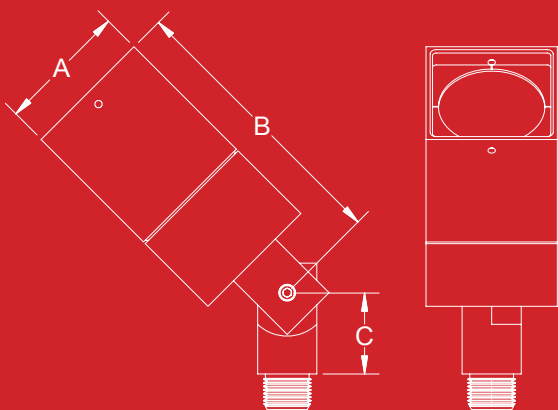

SQUARE LED ACCENT LIGHTS 12v

HL-360S-LED

The specification grade LED adjustable accent light. Suitable for wet location installations.

Material:

HL-360S-LED - Machined Aluminum, Standard

Finish:

AA - Anodized Satin Aluminum

AP - Aluminum Powder Coat

BK - Black Powder Coat

BZ - Bronze Powder Coat

WT - White Powder Coat

Lamping:

Lamp Type - High output LED, warm white (3000K CCT) standard, others available.

Wattage:

3LED - 3W LED

8LED - 8W LED

Voltage:

12 Volts - transformer required, not included

Mounting:

1/2" NPS thread

12V	A	B	C
HL-360S-LED	2 1/4"	4 3/4"	1 3/8"