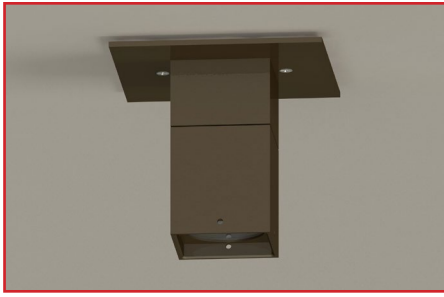

SQUARE LED ACCENT LIGHTS 12v

HL-360S-LED

The specification grade LED adjustable accent light. Suitable for wet location installations.

Material:

HL-360S-LED - Machined Aluminum, Standard

Finish:

AA - Anodized Satin Aluminum

HL-330S-LED

Surface mount LED square accent light with a machined 4.75" wall plate. Suitable for wet location installations as an up or down light.

Material:
HL-330S-LED - Machined Aluminum, Standard

Finish:
AA - Anodized Satin Aluminum
AP - Aluminum Powder Coat
BK - Black Powder Coat
BZ - Bronze Powder Coat
WT - White Powder Coat

HL-340S-LED

Wall mount LED square accent light with a machined 4.75" wall plate. Suitable for wet location installations as an up or down light.

Material:
HL-340S-LED - Machined Aluminum, Standard

Finish:
AA - Anodized Satin Aluminum
AP - Aluminum Powder Coat
BK - Black Powder Coat
BZ - Bronze Powder Coat
WT - White Powder Coat