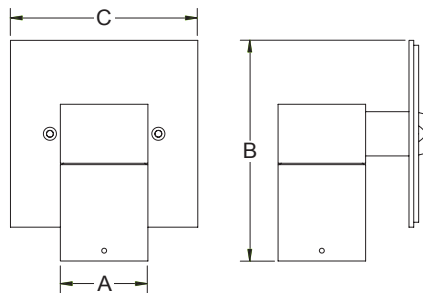

Lamping:
LED - High output, warm white
(3000K CCT) standard, others available.

Wattage:
3LED - 8W LED
8LED - 8W LED

Voltage:
12 Volts - transformer required, not included

Mounting:
4.75" Wall plate

12V	A	B	C
HL-340S-LED	2 1/4"	5 5/8"	4 3/4"