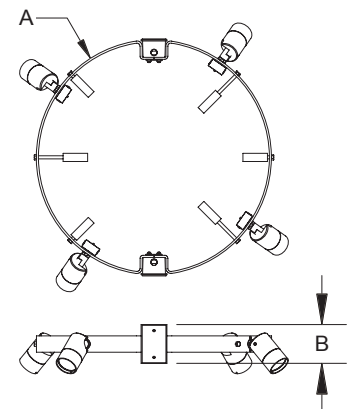

Voltage:
Suitable for low voltage and line voltage fixtures.

Mounting:
Available for (4) adjustable tree diameters.
C01400A - 11.50" - 16.50"
C01400B - 16.75" - 21.75"
C01400C - 22.00" - 27.00"
C01400D - 27.00" - 32.00"

12V/120V	A	B
C01400A	24"	4 3/4"
C01400B	28.75"	4 3/4"
C01400C	34"	4 3/4"
C01400D	39"	4 3/4"

Tree Brackets

C01400x/2/HL-374

MR16 fixed square accent light with a machined 4.75" wall plate. Suitable for wet location installations as an up or down light.

Lamping:
Halogen - MR16 Bi-Pin lamp, not Included

Wattage:
50W max

Voltage:
12 Volts - transformer required, not included

Mounting:
Available for (4) adjustable tree diameters.
C01400A - 11.50" - 16.50"
C01400B - 16.75" - 21.75"
C01400C - 22.00" - 27.00"
C01400D - 27.00" - 32.00"

Lamping:
LED - 3xLED, 3500K color temp standard

Wattage:
5 or 15W each

Voltage:
12 Volts - transformer required, not included

Mounting:
Available for (4) adjustable tree diameters.
C01400A - 11.50" - 16.50"
C01400B - 16.75" - 21.75"
C01400C - 22.00" - 27.00"
C01400D - 27.00" - 32.00"