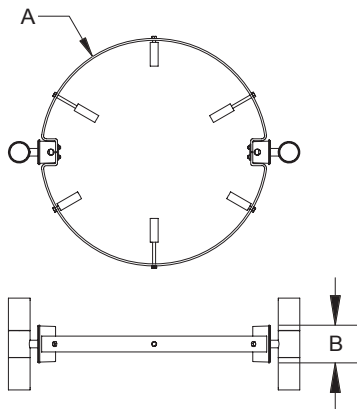

Voltage:
Suitable for low voltage and line voltage fixtures.

Mounting:
Available for (4) adjustable tree diameters.
C01400A - 11.50" - 16.50"
C01400B - 16.75" - 21.75"
C01400C - 22.00" - 27.00"
C01400D - 27.00" - 32.00"

12V/120V	A	B
C01400A	24"	4 3/4"
C01400B	28.75"	4 3/4"
C01400C	34"	4 3/4"
C01400D	39"	4 3/4"

Tree Brackets

C01400x/2/HL-374

MR16 fixed square accent light with a machined 4.75" wall plate. Suitable for wet location installations as an up or down light.

Wattage:
50W max

Voltage:
120 Volts

Mounting:
Available for (4) adjustable tree diameters.
C01400A - 11.50" - 16.50"
C01400B - 16.75" - 21.75"
C01400C - 22.00" - 27.00"
C01400D - 27.00" - 32.00"

C01400x/2/HL-360