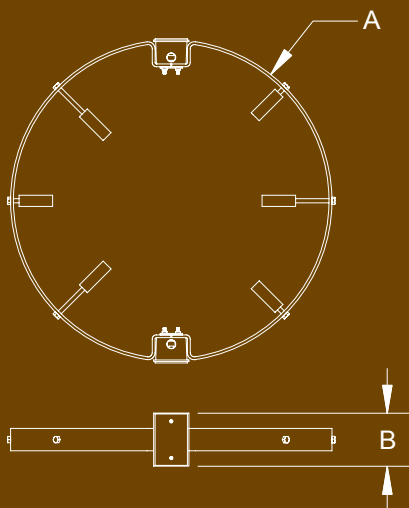

TREE BRACKETS

C01400

Adjustable tree bracket for use with 2, 3 or 4 light fixtures. Suitable for wet location installations.

Material:
C01400x - Machined Aluminum

Finish:
AA - Anodized Satin Aluminum
AP - Aluminum Powder Coat
BK - Black Powder Coat
BZ - Bronze Powder Coat
WT - White Powder Coat

Voltage:
Suitable for low voltage and line voltage fixtures.

Mounting:
Available for (4) adjustable tree diameters.
C01400A - 11.50" - 16.50"
C01400B - 16.75" - 21.75"
C01400C - 22.00" - 27.00"
C01400D - 27.00" - 32.00"

12V/120V	A	B
C01400A	24"	4 3/4"
C01400B	28.75"	4 3/4"
C01400C	34"	4 3/4"
C01400D	39"	4 3/4"

Tree Brackets

C01400x/2/HL-374

MR16 fixed square accent light with a machined 4.75" wall plate. Suitable for wet location installations as an up or down light.

Wattage:
50W max

Voltage:
120 Volts

Mounting:
Available for (4) adjustable tree diameters.
C01400A - 11.50" - 16.50"
C01400B - 16.75" - 21.75"
C01400C - 22.00" - 27.00"
C01400D - 27.00" - 32.00"

C01400x/2/HL-360