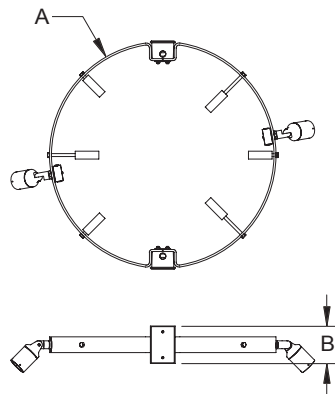

Voltage:
Suitable for low voltage and line voltage fixtures.

Mounting:
Available for (4) adjustable tree diameters.
C01400A - 11.50" - 16.50"
C01400B - 16.75" - 21.75"
C01400C - 22.00" - 27.00"
C01400D - 27.00" - 32.00"

12V/120V	A	B
C01400A	24"	4 3/4"
C01400B	28.75"	4 3/4"
C01400C	34"	4 3/4"
C01400D	39"	4 3/4"

Tree Brackets

C01400x/2/HL-374

MR16 fixed square accent light with a machined 4.75" wall plate. Suitable for wet location installations as an up or down light.

Wattage:
50W max

Voltage:
120 Volts

Mounting:
Available for (4) adjustable tree diameters.
C01400A - 11.50" - 16.50"
C01400B - 16.75" - 21.75"
C01400C - 22.00" - 27.00"
C01400D - 27.00" - 32.00"

C01400x/2/HL-360

Lamping:
Halogen - MR16 Bi-Pin lamp, not Included

Wattage:
50W max

Voltage:
12 Volts - transformer required, not included

Mounting:
Available for (4) adjustable tree diameters.
C01400A - 11.50" - 16.50"
C01400B - 16.75" - 21.75"
C01400C - 22.00" - 27.00"
C01400D - 27.00" - 32.00"