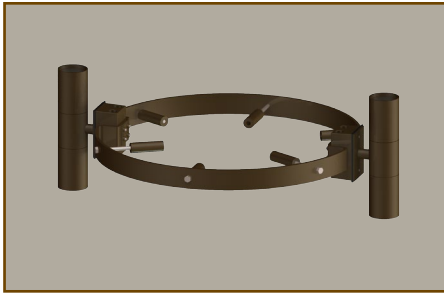

TREE BRACKETS

C01400

Adjustable tree bracket for use with 2, 3 or 4 light fixtures. Suitable for wet location installations.

Material:
C01400x - Machined Aluminum

Finish:
AA - Anodized Satin Aluminum
AP - Aluminum Powder Coat
BK - Black Powder Coat
BZ - Bronze Powder Coat
WT - White Powder Coat

Voltage:
Suitable for low voltage and line voltage fixtures.

Mounting:
Available for (4) adjustable tree diameters.
C01400A - 11.50" - 16.50"
C01400B - 16.75" - 21.75"
C01400C - 22.00" - 27.00"
C01400D - 27.00" - 32.00"

12V/120V	A	B
C01400A	24"	4 3/4"
C01400B	28.75"	4 3/4"
C01400C	34"	4 3/4"
C01400D	39"	4 3/4"

Tree Brackets

C01400x/2/HL-374

MR16 fixed square accent light with a machined 4.75" wall plate. Suitable for wet location installations as an up or down light.

Wattage:
50W max

Voltage:
120 Volts

Mounting:
Available for (4) adjustable tree diameters.
C01400A - 11.50" - 16.50"
C01400B - 16.75" - 21.75"
C01400C - 22.00" - 27.00"
C01400D - 27.00" - 32.00"

C01400x/2/HL-360