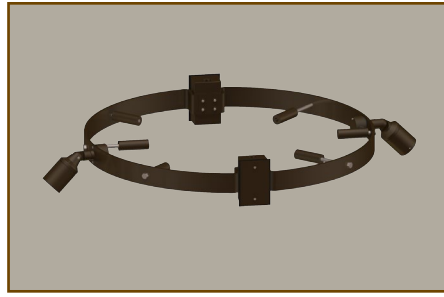

Voltage:
Suitable for low voltage and line voltage fixtures.

Mounting:
Available for (4) adjustable tree diameters.
C01400A - 11.50" - 16.50"
C01400B - 16.75" - 21.75"
C01400C - 22.00" - 27.00"
C01400D - 27.00" - 32.00"

12V/120V	A	B
C01400A	24"	4 3/4"
C01400B	28.75"	4 3/4"
C01400C	34"	4 3/4"
C01400D	39"	4 3/4"

Tree Brackets

C01400x/2/HL-374

MR16 fixed square accent light with a machined 4.75" wall plate. Suitable for wet location installations as an up or down light.

Wattage:
50W max

Voltage:
120 Volts

Mounting:
Available for (4) adjustable tree diameters.
C01400A - 11.50" - 16.50"
C01400B - 16.75" - 21.75"
C01400C - 22.00" - 27.00"
C01400D - 27.00" - 32.00"

C01400x/2/HL-360