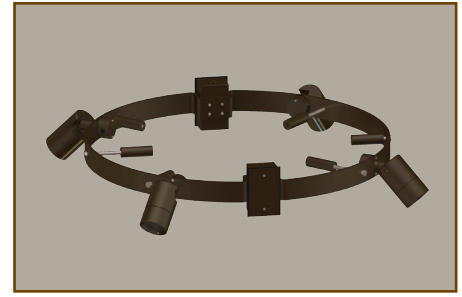

Voltage:
Suitable for low voltage and line voltage fixtures.

Mounting:
Available for (4) adjustable tree diameters.
C01400A - 11.50" - 16.50"
C01400B - 16.75" - 21.75"
C01400C - 22.00" - 27.00"
C01400D - 27.00" - 32.00"

MR16 wall mount square accent light. Suitable for wet location installations as an up or down light.

Material:
C01400x/2/HL-360 - Machined Aluminum

Finish:
AA - Anodized Satin Aluminum
AP - Aluminum Powder Coat
BK - Black Powder Coat
BZ - Bronze Powder Coat
WT - White Powder Coat

Lamping:
Halogen - MR16 Bi-Pin lamp, not Included

Wattage:
50W max

Voltage:
12 Volts - transformer required, not included

Mounting:
Available for (4) adjustable tree diameters.
C01400A - 11.50" - 16.50"
C01400B - 16.75" - 21.75"
C01400C - 22.00" - 27.00"
C01400D - 27.00" - 32.00"