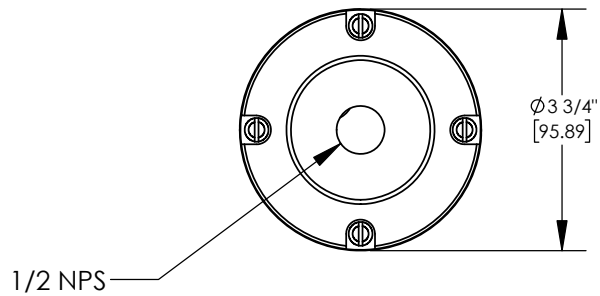

# SPECIFICATIONS

**DESCRIPTION:**

Cast brass in-grade wiring box. Suitable for wet/damp/dry location installations.

**MATERIAL:**

Standard overall material is cast brass.

**GM-8** - Cast Brass

**FINISH:**

**N** - Natural Brass

**VOLTAGE:**

Wiring compartment is suitable for 12V or 120V fixtures.

**MOUNTING:**

Box has (3) 1/2-NPS hubs.

**SAMPLE ORDER SPECIFICATION:**

GM-8-N

**RATING:**

Wet/damp/dry location.

**MADE IN THE USA**

ORDER SPECIFICATION: _____	
Fixture	Finish
Lamping	Voltage
Options/Access.	
PROJECT:	<b>HEVI LITE, INC.</b> 9714 Variel Ave, Chatsworth, CA 91311 Tel., (818) 341-8091 - Fax (818) 998-1986 Web Site <a href="http://www.hevilite.com">http://www.hevilite.com</a>
APPROVED:	
NOTE:	
TYPE:	
CATALOG NUMBER:	
<b>GM-8</b>	