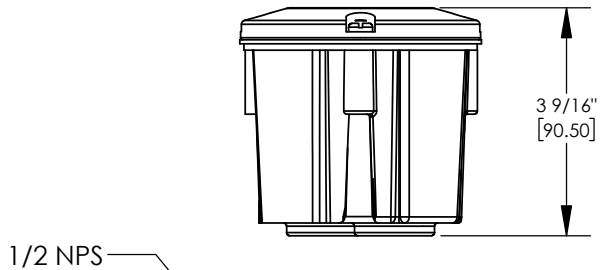

# SPECIFICATIONS

**DESCRIPTION:**

Cast brass in-grade wiring box. Suitable for wet/damp/dry location installations.

**MATERIAL:**

Standard overall material is cast brass.

**GM-8** - Cast Brass

**FINISH:**

**N** - Natural Brass

**VOLTAGE:**

Wiring compartment is suitable for 12V or 120V fixtures.

**MOUNTING:**

Box has (3) 1/2-NPS hubs.

**SAMPLE ORDER SPECIFICATION:**

GM-8-N

**RATING:**

Wet/damp/dry location.

**MADE IN THE USA**

ORDER SPECIFICATION: _____	
Fixture	Finish
Lamping	Voltage
Options/Access.	
PROJECT:	<b>HEVI LITE, INC.</b> 9714 Variel Ave, Chatsworth, CA 91311 Tel., (818) 341-8091 - Fax (818) 998-1986 Web Site <a href="http://www.hevilite.com">http://www.hevilite.com</a>
APPROVED:	
NOTE:	
TYPE:	
CATALOG NUMBER:	
<b>GM-8</b>	