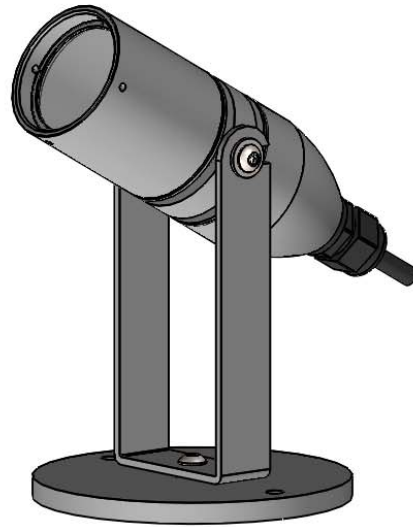

SPECIFICATIONS

DESCRIPTION:

Fully adjustable MR16 above ground accent light. Suitable for wet/damp/dry location installations.

MATERIAL:

Standard overall material is 6061 aluminum.
C01101 - Machined Aluminum

FINISH:

- AA - Anodized Satin Aluminum
- AP - Powder Coat Aluminum
- BK - Powder Coat Black
- BZ - Powder Coat Bronze
- WT - Powder Coat White

LAMPING:

Lamp Type - 12V halogen MR16 lamp, bi-pin
GX5.3 base, 50W max, not included.

VOLTAGE:

12 - 12 VAC output transformer required, not included. 15ft SJO cord, included.

MOUNTING:

Fixture is equipped with a 5.00" bottom plate for surface mounting.

OPTIONS:

Glare shields

- GL-10 - Short Angled, aluminum
- GL-11 - Angled, aluminum
- GL-12 - Angled, brass
- GL-12 - Straight, aluminum
- GL-13 - Straight, brass

Lenses/Louvers/Color Filters

- LA-1 - Hexcell Louver (Black)
- LA-2 - Prismatic lens
- LA-3 - Linear spread lens
- LA-4 - Soft focus lens (diffused)
- LA-5 - Moonlight lens
- LA-6 - Blue lens

See fixture accessories for more information.

RATING:

Wet/damp/dry location.

MADE IN THE USA

PROJECT:
APPROVED:
NOTE:
TYPE:

H HEVI LITE, INC.
9714 Variel Ave, Chatsworth, CA 91311
Tel., (818) 341-8091 - Fax (818) 998-1986
Web Site <http://www.hevilite.com>

CUSTOM NUMBER:
C01101