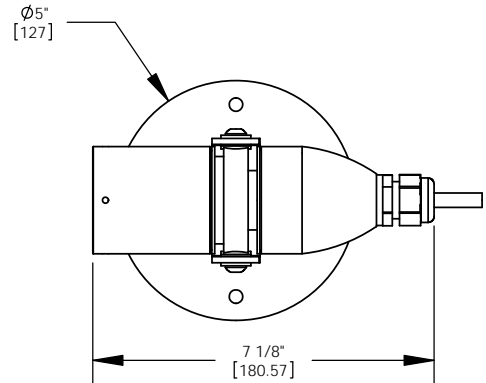

SPECIFICATIONS

DESCRIPTION:

Fully adjustable MR16 above ground accent light. Suitable for wet/damp/dry location installations.

MATERIAL:

Standard overall material is 6061 aluminum.
C01101 - Machined Aluminum

FINISH:

- AA - Anodized Satin Aluminum
- AP - Powder Coat Aluminum
- BK - Powder Coat Black
- BZ - Powder Coat Bronze
- WT - Powder Coat White

LAMPING:

Lamp Type - 12V halogen MR16 lamp, bi-pin
GX5.3 base, 50W max, not included.

VOLTAGE:

12 - 12 VAC output transformer required, not included. 15ft SJO cord, included.

MOUNTING:

Fixture is equipped with a 5.00" bottom plate for surface mounting.

OPTIONS:

Glare shields

- GL-10 - Short Angled, aluminum
- GL-11 - Angled, aluminum
- GL-12 - Angled, brass
- GL-12 - Straight, aluminum
- GL-13 - Straight, brass

Lenses/Louvers/Color Filters

- LA-1 - Hexcell Louver (Black)
- LA-2 - Prismatic lens
- LA-3 - Linear spread lens
- LA-4 - Soft focus lens (diffused)
- LA-5 - Moonlight lens
- LA-6 - Blue lens

See fixture accessories for more information.

RATING:

Wet/damp/dry location.

MADE IN THE USA

PROJECT:
APPROVED:
NOTE:
TYPE:

H HEVI LITE, INC.
9714 Variel Ave, Chatsworth, CA 91311
Tel., (818) 341-8091 - Fax (818) 998-1986
Web Site <http://www.hevilite.com>

CUSTOM NUMBER:
C01101