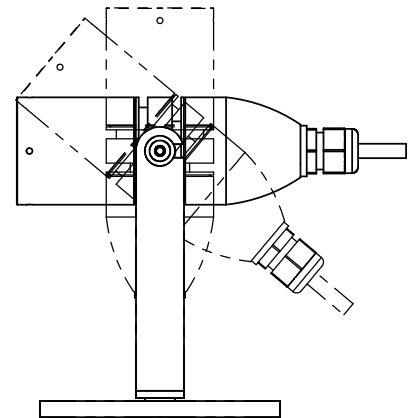

SPECIFICATIONS

DESCRIPTION:

Fully adjustable MR16 above ground accent light. Suitable for wet/damp/dry location installations.

MATERIAL:

Standard overall material is 6061 aluminum.
C01101 - Machined Aluminum

FINISH:

- AA - Anodized Satin Aluminum
- AP - Powder Coat Aluminum
- BK - Powder Coat Black
- BZ - Powder Coat Bronze
- WT - Powder Coat White

LAMPING:

Lamp Type - 12V halogen MR16 lamp, bi-pin
GX5.3 base, 50W max, not included.

VOLTAGE:

12 - 12 VAC output transformer required, not included. 15ft SJO cord, included.

MOUNTING:

Fixture is equipped with a 5.00" bottom plate for surface mounting.

OPTIONS:

Glare shields

- GL-10 - Short Angled, aluminum
- GL-11 - Angled, aluminum
- GL-12 - Angled, brass
- GL-12 - Straight, aluminum
- GL-13 - Straight, brass

Lenses/Louvers/Color Filters

- LA-1 - Hexcell Louver (Black)
- LA-2 - Prismatic lens
- LA-3 - Linear spread lens
- LA-4 - Soft focus lens (diffused)
- LA-5 - Moonlight lens
- LA-6 - Blue lens

See fixture accessories for more information.

RATING:

Wet/damp/dry location.

MADE IN THE USA

PROJECT:
APPROVED:
NOTE:
TYPE:

H HEVI LITE, INC.
9714 Variel Ave, Chatsworth, CA 91311
Tel., (818) 341-8091 - Fax (818) 998-1986
Web Site <http://www.hevilite.com>

CUSTOM NUMBER:
C01101