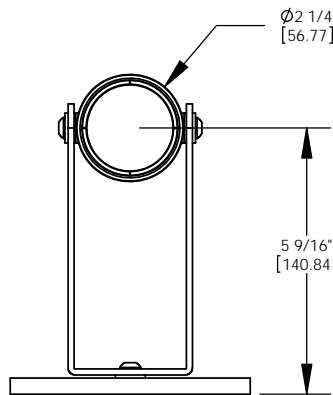

SPECIFICATIONS

DESCRIPTION:

Fully adjustable MR16 above ground accent light. Suitable for wet/damp/dry location installations.

MATERIAL:

Standard overall material is 6061 aluminum.
C01101 - Machined Aluminum

FINISH:

- AA - Anodized Satin Aluminum
- AP - Powder Coat Aluminum
- BK - Powder Coat Black
- BZ - Powder Coat Bronze
- WT - Powder Coat White

LAMPING:

Lamp Type - 12V halogen MR16 lamp, bi-pin
GX5.3 base, 50W max, not included.

VOLTAGE:

12 - 12 VAC output transformer required, not included. 15ft SJO cord, included.

MOUNTING:

Fixture is equipped with a 5.00" bottom plate for surface mounting.

OPTIONS:

Glare shields

- GL-10 - Short Angled, aluminum
- GL-11 - Angled, aluminum
- GL-12 - Angled, brass
- GL-12 - Straight, aluminum
- GL-13 - Straight, brass

Lenses/Louvers/Color Filters

- LA-1 - Hexcell Louver (Black)
- LA-2 - Prismatic lens
- LA-3 - Linear spread lens
- LA-4 - Soft focus lens (diffused)
- LA-5 - Moonlight lens
- LA-6 - Blue lens

See fixture accessories for more information.

RATING:

Wet/damp/dry location.

MADE IN THE USA

PROJECT:
APPROVED:
NOTE:
TYPE:

H HEVI LITE, INC.
9714 Variel Ave, Chatsworth, CA 91311
Tel., (818) 341-8091 - Fax (818) 998-1986
Web Site <http://www.hevilite.com>

CUSTOM NUMBER:
C01101