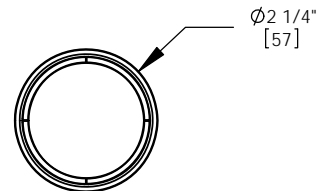

VOLTAGE:

Line voltage fixture, 120V.

MOUNTING:

Fixture is designed with a fixed 1/2-NPS mount.

OPTIONS:

Glare shields

- GL-10** - Short Angled, aluminum
- GL-11** - Angled, aluminum
- GL-13** - Straight, aluminum

See fixture accessories for more information.

SAMPLE ORDER SPECIFICATION:

HL-383-BZ-GL-10-LA-2

RATING:

Wet/damp/dry location.

MADE IN THE USA

ORDER SPECIFICATION: _____ - _____ - _____ - _____ - _____
Fixture Finish Lamping Voltage Options/Access.