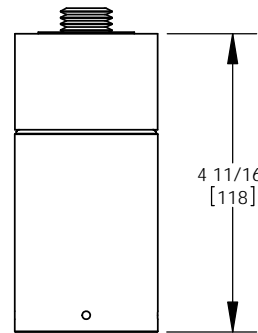

See fixture accessories for more information.

SAMPLE ORDER SPECIFICATION:

HL-383-BZ-GL-10-LA-2

RATING:

Wet/damp/dry location.

MADE IN THE USA

ORDER SPECIFICATION: _____ - _____ - _____ - _____ - _____
Fixture Finish Lamping Voltage Options/Access.