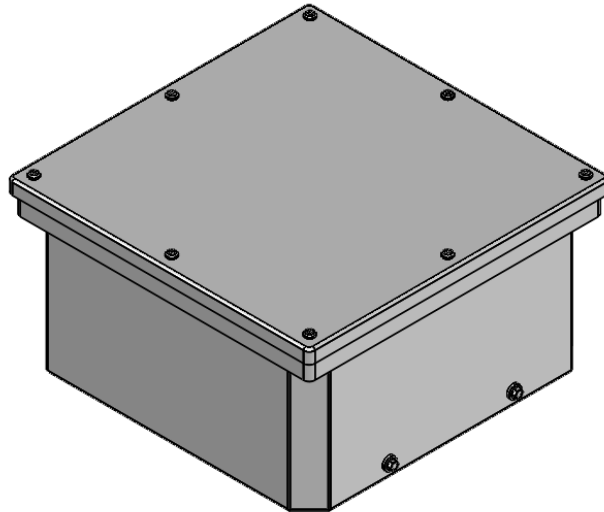

# SPECIFICATIONS

**DESCRIPTION:**

Low voltage direct burial transformer in a composite enclosure. Suitable for wet/damp/dry location installations.

**MATERIAL:**

Standard overall material is PVC.  
**HLT-DB-XXX** - PVC Plastic

**MODELS AVAILABLE:**

- HLT-DB-100** - 100W
- HLT-DB-300** - 300W
- HLT-DB-600** - 600W

**VOLTAGE:**

Input Voltage - 120 VAC - 5.5A max.  
 Output Voltage - 12 VAC - 25A max.  
**120** -120V

**MOUNTING:**

Box has no fixture hubs or mounting holes.

**SAMPLE ORDER SPECIFICATION:**

HLT-DB-300-120

**RATING:**

Meets the UL standards for direct burial enclosures. UL 1598, the UL standard for safety for luminaires. UL 1838, the UL standard for low-voltage landscape lighting systems and components. Certified to CAN/CSA C22.2 No. 66 ETL listed.