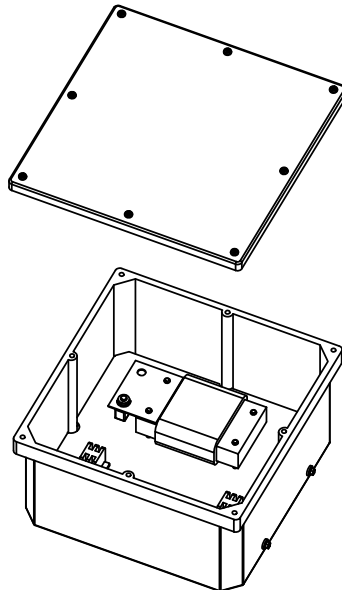

# SPECIFICATIONS

**DESCRIPTION:**

Low voltage direct burial transformer in a composite enclosure. Suitable for wet/damp/dry location installations.

**MATERIAL:**

Standard overall material is PVC.  
**HLT-DB-XXX** - PVC Plastic

Box has no fixture hubs or mounting holes.

**SAMPLE ORDER SPECIFICATION:**

HLT-DB-300-120

**RATING:**

Meets the UL standards for direct burial enclosures. UL 1598, the UL standard for safety for luminaires. UL 1838, the UL standard for low-voltage landscape lighting systems and components. Certified to CAN/CSA C22.2 No. 66 ETL listed.

**MADE IN THE USA**

ORDER SPECIFICATION: \_\_\_\_\_  
Fixture                      Finish                      Lamping                      Voltage                      Options/Access.

PROJECT: \_\_\_\_\_  
 APPROVED: \_\_\_\_\_  
 NOTE: \_\_\_\_\_  
 TYPE: \_\_\_\_\_