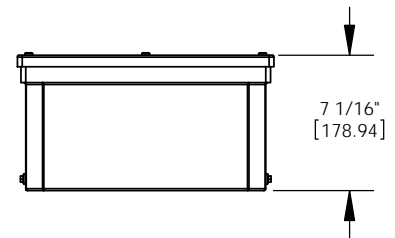

MADE IN THE USA