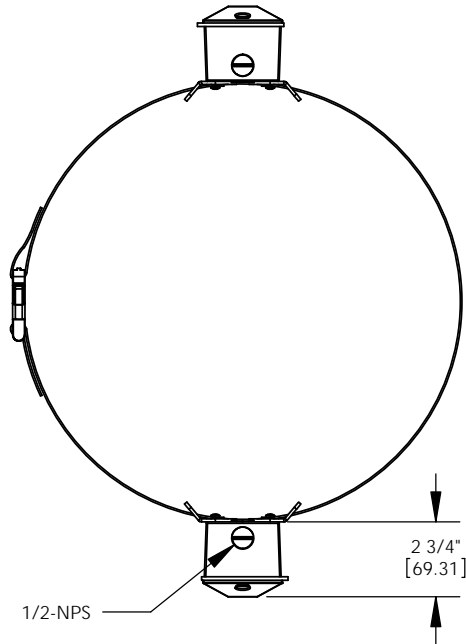

SPECIFICATIONS

DESCRIPTION:

Specification grade surface/tree mount for (2) fixture with adjustable nylon strap. Suitable for wet/damp/dry location installations.

MATERIAL:

Standard overall material is 6061 aluminum.
SM-2-JB-2X - Cast Aluminum

MOUNTING:

Mounts to surface/tree with nylon strap. Fixture is designed with (2) 1/2-NPS mounts. Nylon strap diameter:

- 12** - 12" Diameter
- 24** - 24" Diameter
- 36** - 36" Diameter

SAMPLE ORDER SPECIFICATION:

SM-2-JB-2X-BZ-12

RATING:

Wet/damp/dry location.

MADE IN THE USA

ORDER SPECIFICATION: _____ - _____ - _____ - _____ - _____
Fixture Finish Lamping Voltage Options/Access.

PROJECT: _____
APPROVED: _____
NOTE: _____
TYPE: _____