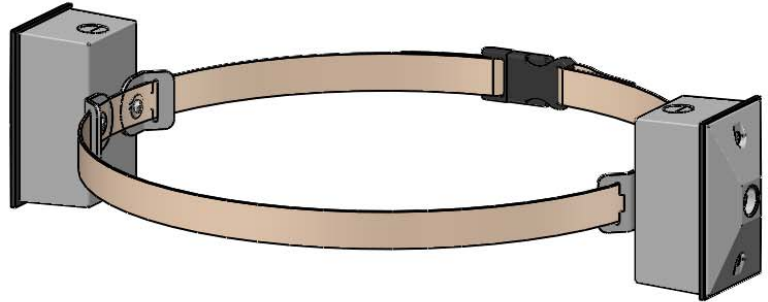

SPECIFICATIONS

DESCRIPTION:

Specification grade surface/tree mount for (2) fixture with adjustable nylon strap. Suitable for wet/damp/dry location installations.

MATERIAL:

Standard overall material is 6061 aluminum.
SM-2-JB-2X - Cast Aluminum

MOUNTING:

Mounts to surface/tree with nylon strap. Fixture is designed with (2) 1/2-NPS mounts. Nylon strap diameter:

- 12** - 12" Diameter
- 24** - 24" Diameter
- 36** - 36" Diameter

SAMPLE ORDER SPECIFICATION:

SM-2-JB-2X-BZ-12

RATING:

Wet/damp/dry location.

MADE IN THE USA

ORDER SPECIFICATION: _____ - _____ - _____ - _____ - _____
Fixture Finish Lamping Voltage Options/Access.

PROJECT: _____
APPROVED: _____
NOTE: _____
TYPE: _____