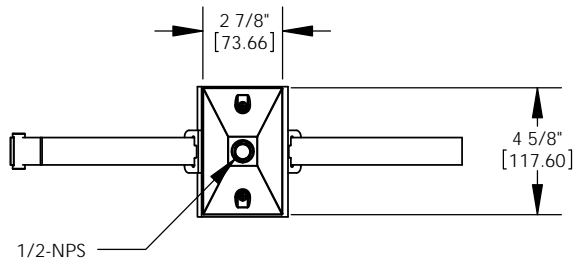

SPECIFICATIONS

DESCRIPTION:

Specification grade surface/tree mount for (2) fixture with adjustable nylon strap. Suitable for wet/damp/dry location installations.

MATERIAL:

Standard overall material is 6061 aluminum.
SM-2-JB-2X - Cast Aluminum

FINISH:

- **AP** - Powder Coat Aluminum
- **BK** - Powder Coat Black
- **BZ** - Powder Coat Bronze
- **WT** - Powder Coat White

VOLTAGE:

J-Box wiring compartment has (2) 1/2-NPS outlets and a volume of 18.3 cu. in.

MOUNTING:

Mounts to surface/tree with nylon strap. Fixture is designed with (2) 1/2-NPS mounts. Nylon strap diameter:

- **12** - 12" Diameter
- **24** - 24" Diameter
- **36** - 36" Diameter

SAMPLE ORDER SPECIFICATION:

SM-2-JB-2X-BZ-12

RATING:

Wet/damp/dry location.

MADE IN THE USA

ORDER SPECIFICATION: _____ - _____ - _____ - _____ - _____
Fixture Finish Lamping Voltage Options/Access.

PROJECT: _____
APPROVED: _____
NOTE: _____
TYPE: _____

HEVI LITE, INC.
9714 Variel Ave, Chatsworth, CA 91311
Tel., (818) 341-8091 - Fax (818) 998-1986
Web Site <http://www.hevilite.com>

CATALOG NUMBER:
SM-2-JB-2X