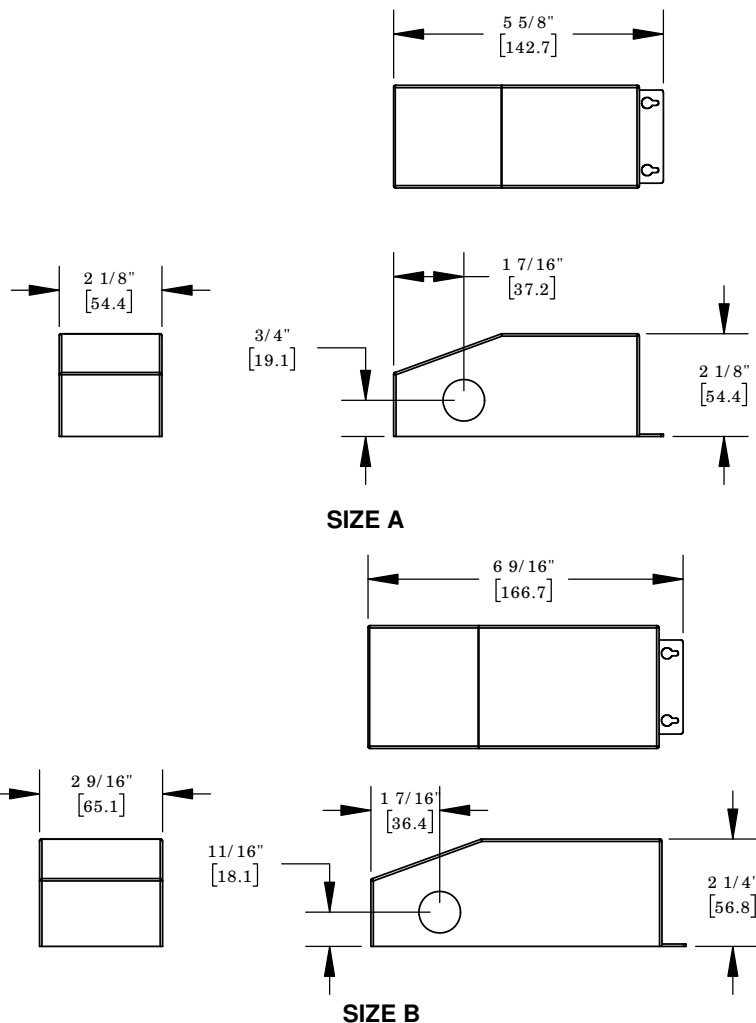

120 - 120 VAC input/12 VAC output

MOUNTING:

Nema 3R rated metal housing equipped with mounting holes and (2) 1/2" knock-outs.

SAMPLE ORDER SPECIFICATION:

HLT-40M-120

RATING:

ETL listed and certified to CSA standard.

ORDER SPECIFICATION: _____	
Fixture	Finish
Lamping	Voltage
Options/Access.	
PROJECT:	<p>9714 Variel Ave, Chatsworth, CA 91311 Tel., (818) 341-8091 - Fax (818) 998-1986 Web Site http://www.hevilite.com</p>
APPROVED:	
NOTE:	
TYPE:	
CATALOG NUMBER:	
HLT-XXM	