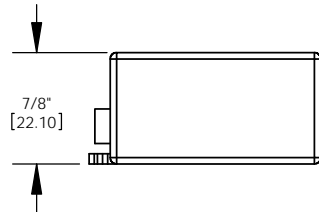

SPECIFICATIONS

DESCRIPTION:

Compact universal voltage 350mA constant current LED driver for 1-3W LEDs.

ELECTRICAL:

Input voltage: 100-304 VAC

Output Current: 350mA

Output power: 3W max

Operating temperature: -20 °C to +60 °C

Input Frequency: 50/60 Hz.

RATING:

UL and CE certified.

PROJECT:
APPROVED:
NOTE:
TYPE:

H HEVI LITE, INC. 9714 Variel Ave, Chatsworth, CA 91311 Tel., (818) 341-8091 - Fax (818) 998-1986 Web Site http://www.hevilite.com
CUSTOM NUMBER: HLD-3-350-U