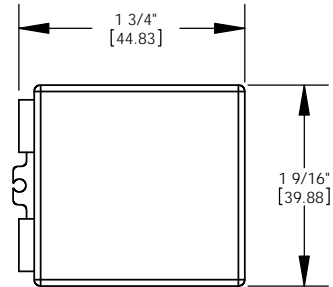

Input Frequency: 50/60 Hz.

RATING:

UL and CE certified.

PROJECT:
APPROVED:
NOTE:
TYPE:

H HEVI LITE, INC. 9714 Variel Ave, Chatsworth, CA 91311 Tel., (818) 341-8091 - Fax (818) 998-1986 Web Site http://www.hevilite.com
CUSTOM NUMBER: HLD-3-350-U