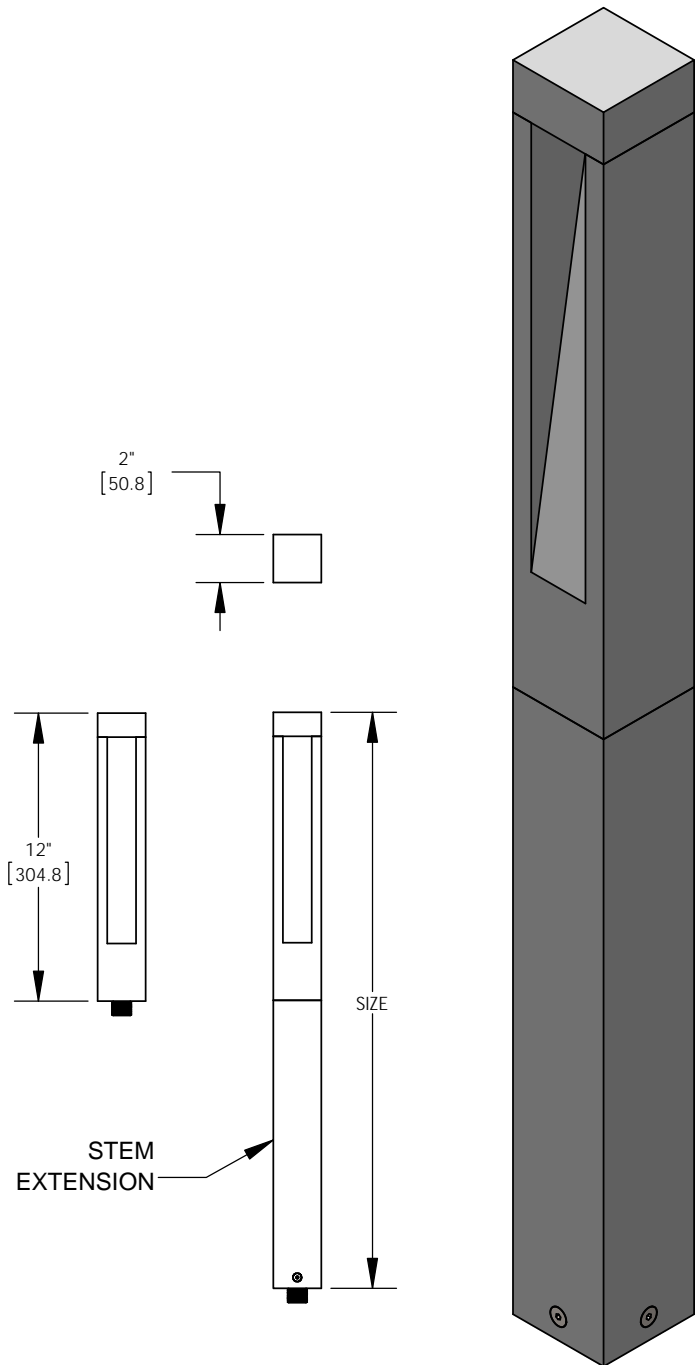

MATERIAL:

Standard overall material is 6061 aluminum.

FINISH:

- AA - Anodized Satin Aluminum
- AP - Powder Coat Aluminum
- BK - Powder Coat Black
- BZ - Powder Coat Bronze
- WT - Powder Coat White

LED OPTIONS:

Integral high output LED, warm white (3000K CCT) standard, others available. LED is MLV dimmable.

- 1LED - 1W LED
- 3LED - 3W LED

VOLTAGE:

12 - 12 VAC output transformer required, not included.

MOUNTING:

Fixtures mount directly to standard Hevi Lite ground mounts with 1/2-NPS thread. Fixtures with stem extensions mount directly to wood or concrete surfaces. Stem extensions are equipped with wiring compartment. (1) opening for 1/2" conduit or 1/2-NPS mount and (4) 1/4" holes for concrete anchors.

- GM-1 - Composit mounting spike
- GM-2 - Cast mounting spike.
- GM-3 - Stainless steel triple prong spike.
- GM-4 - Stainless steel triple prong spike w/j-box
- GM-5 - ABS mounting spike w/ wiring compartment
- GM-6 - Cast mounting spike with wiring box
- GM-7 - Cork screw style mounting spike
- GM-8 - Cast in grade j-box
- GM-9 - Landscape power post

SIZES:

Standard fixture height is 12". Four standard stem extension available, custom lengths available upon request.

- 12 - 12" Overall Length
- 15 - 15" Overall Length
- 18 - 18" Overall Length
- 24 - 24" Overall Length
- 30 - 30" Overall Length

SAMPLE ORDER SPECIFICATION:

HL-6500-BZ-3LED-12-12

RATING:

Wet/damp/dry location.

MADE IN THE USA

ORDER SPECIFICATION: _____ - _____ - _____ - _____ - _____
Fixture Finish Optics Voltage Options/Access.

PROJECT:
APPROVED:
NOTE:
TYPE:

HEVI LITE, INC.
9714 Variel Ave, Chatsworth, CA 91311
Tel., (818) 341-8091 - Fax (818) 998-1986
Web Site <http://www.hevilite.com>

CATALOG NUMBER:
HL-6500