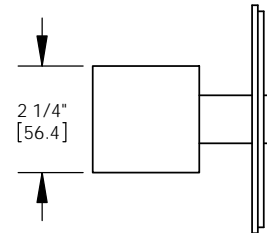

ORDER SPECIFICATION: _____ - _____ - _____ - _____ - _____
Fixture Finish Lamping Voltage Options/Access.

PROJECT:

APPROVED:

NOTE:

TYPE:

H HEVI LITE, INC.
 9714 Variel Ave, Chatsworth, CA 91311
 Tel., (818) 341-8091 - Fax (818) 998-1986
 Web Site <http://www.hevilite.com>