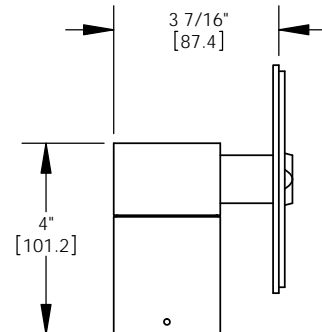

ORDER SPECIFICATION: _____ - _____ - _____ - _____ - _____
Fixture Finish Lamping Voltage Options/Access.

PROJECT:

APPROVED:

NOTE:

TYPE:

H HEVI LITE, INC.
 9714 Variel Ave, Chatsworth, CA 91311
 Tel., (818) 341-8091 - Fax (818) 998-1986
 Web Site <http://www.hevilite.com>