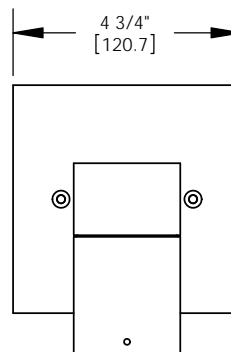

ORDER SPECIFICATION: _____ - _____ - _____ - _____ - _____
Fixture Finish Lamping Voltage Options/Access.

PROJECT:

APPROVED:

NOTE:

TYPE:

H HEVI LITE, INC.
 9714 Variel Ave, Chatsworth, CA 91311
 Tel., (818) 341-8091 - Fax (818) 998-1986
 Web Site <http://www.hevilite.com>