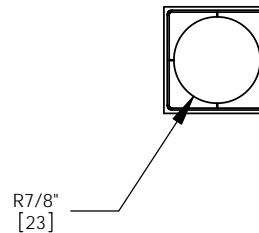

SAMPLE SPECIFICATION:

HL-383S-AA-LA-2

RATING:

Wet/damp/dry location.

MADE IN THE USA

ORDER SPECIFICATION: _____ - _____ - _____ - _____ - _____
Fixture Finish Lamping Voltage Options/Access.

PROJECT: _____
 APPROVED: _____
 NOTE: _____
 TYPE: _____