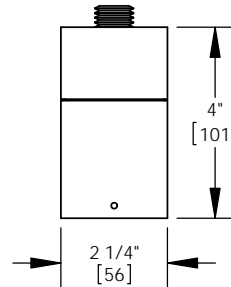

SAMPLE SPECIFICATION:

HL-383S-AA-LA-2

RATING:

Wet/damp/dry location.

MADE IN THE USA

ORDER SPECIFICATION: _____ - _____ - _____ - _____ - _____
Fixture Finish Lamping Voltage Options/Access.

PROJECT: _____
 APPROVED: _____
 NOTE: _____
 TYPE: _____