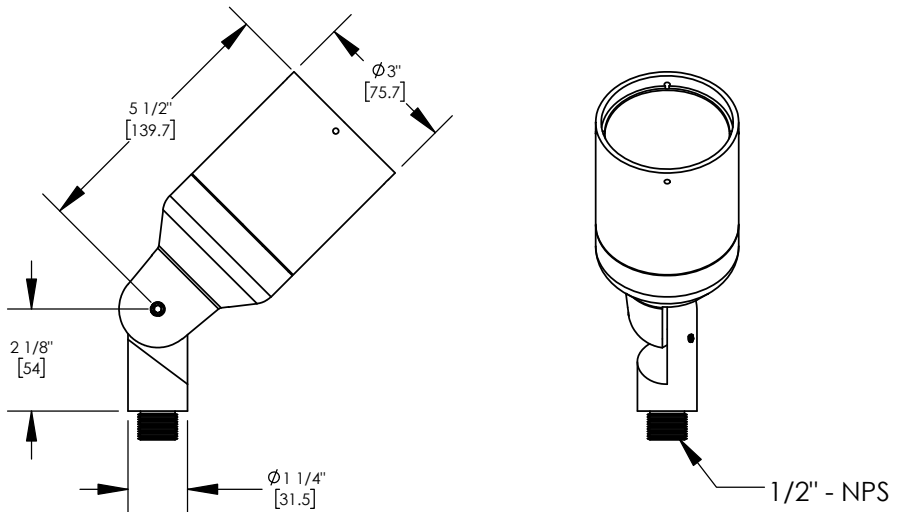

LED OPTIONS:

Integral high output Xicato LED module,
L30 - 5.4.W, 720 Lumens (3000K)
L40 - 11.4 W, 1275 Lumens (3000K)
Color Temperature CCT
27 - 2700K CCT
30 - 3000K CCT
35 - 3500K CCT
40 - 4000K CCT

IES TM-30: Rf 78, Rg 101

Reflector, Field Replaceable

- NF - Narrow Flood, 20°
- FL - Flood, 40°
- WFL - Wide Flood, 60°

VOLTAGE:

Requires remote LED driver. Leading edge/trailing edge dimmable constant current remote LED Driver included. Dimmable only in 120V. See driver options.
120-277 - 120-277V LED driver

DRIVER OPTIONS:

Fixture includes HL-RD remote LED driver enclosure (3R rated stainless steel enclosure) standard. Driver options available in place of HL-RD for direct burial, surface, ground and wall mounting available.
H-POD-LED-L** - Remote direct burial driver.
HLD-CBB-L** - Composite burial box for driver w/fixture mount.
SMED-L** - Surface mount driver canopy.
WMED-L** - Wall mount driver canopy.

MOUNTING:

Fixture is designed with a 1/2"-NPS adjustable mounting stem.

OPTIONS:

1. Glare shield
     - GL-920 - Angled, aluminum
     - GL-921 - Straight, aluminum
   - Lenses/Louvers/Color Filters
     - LA-1-920 - Hexcell Louver (Black)
     - LA-2-920 - Prismatic lens
     - LA-3-920 - Linear spread lens
     - LA-4-920 - Soft focus lens (diffused)
     - LA-5-920 - Moonlight lens
     - LA-6-920 - Blue lens
2. See fixture accessories for more information.

RATING:

Wet/damp/dry location.

MADE IN THE USA

PROJECT:
APPROVED:
NOTE:
TYPE:

HEVI LITE, INC.
9714 Variel Ave, Chatsworth, CA 91311
Tel., (818) 341-8091 - Fax (818) 998-1986
Web Site <http://www.hevilite.com>

CATALOG NUMBER:
HL-918