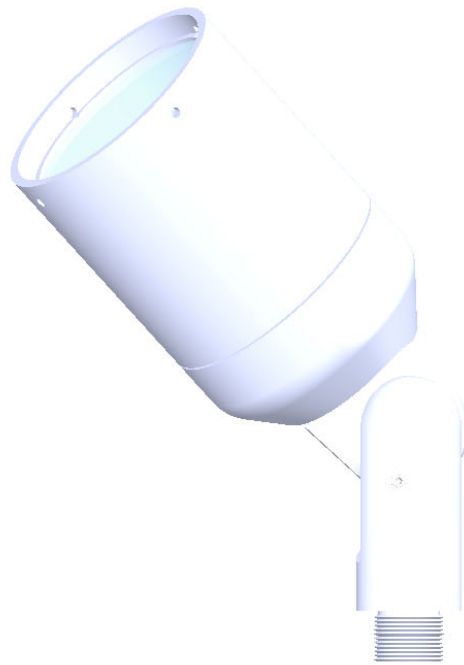

LED OPTIONS:

Integral high output Xicato LED module,
L30 - 5.4.W, 720 Lumens (3000K)
L40 - 11.4 W, 1275 Lumens (3000K)
Color Temperature CCT
27 - 2700K CCT
30 - 3000K CCT
35 - 3500K CCT
40 - 4000K CCT

IES TM-30: Rf 78, Rg 101

Reflector, Field Replaceable

- NF - Narrow Flood, 20°
- FL - Flood, 40°
- WFL - Wide Flood, 60°

VOLTAGE:

Requires remote LED driver. Leading edge/trailing edge dimmable constant current remote LED Driver included. Dimmable only in 120V. See driver options.
120-277 - 120-277V LED driver

DRIVER OPTIONS:

Fixture includes HL-RD remote LED driver enclosure (3R rated stainless steel enclosure) standard. Driver options available in place of HL-RD for direct burial, surface, ground and wall mounting available.
H-POD-LED-L** - Remote direct burial driver.
HLD-CBB-L** - Composite burial box for driver w/fixture mount.
SMED-L** - Surface mount driver canopy.
WMED-L** - Wall mount driver canopy.

MOUNTING:

Fixture is designed with a 1/2"-NPS adjustable mounting stem.

OPTIONS:

1. Glare shield
     - GL-920 - Angled, aluminum
     - GL-921 - Straight, aluminum
   - Lenses/Louvers/Color Filters
     - LA-1-920 - Hexcell Louver (Black)
     - LA-2-920 - Prismatic lens
     - LA-3-920 - Linear spread lens
     - LA-4-920 - Soft focus lens (diffused)
     - LA-5-920 - Moonlight lens
     - LA-6-920 - Blue lens
2. See fixture accessories for more information.

RATING:

Wet/damp/dry location.

MADE IN THE USA

PROJECT:
APPROVED:
NOTE:
TYPE:

HEVI LITE, INC.
9714 Variel Ave, Chatsworth, CA 91311
Tel., (818) 341-8091 - Fax (818) 998-1986
Web Site <http://www.hevilite.com>

CATALOG NUMBER:
HL-918