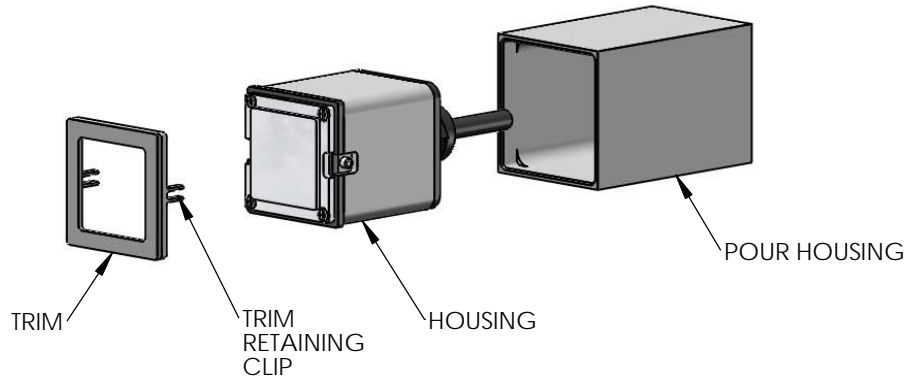

SPECIFICATIONS

DESCRIPTION:

Compact LED Step Light. Suitable for wet/damp/dry location installations.

MATERIAL:

Standard overall material is 6061 aluminum.
C01775 - Machined Aluminum

FINISH:

- AA - Anodized Satin Aluminum
- AP - Powder Coat Aluminum
- BK - Powder Coat Black
- BZ - Powder Coat Bronze
- WT - Powder Coat White

LED OPTIONS:

Integral 1W LED, warm white (3000K CCT) standard, others available.

VOLTAGE:

12 - 12 VAC output transformer required, not included.

MOUNTING:

Fixture is designed to be flush mounted into pour housing.

RATING:

Wet/damp/dry location.

MADE IN THE USA

PROJECT:	H HEVI LITE, INC. 9714 Variel Ave, Chatsworth, CA 91311 Tel., (818) 341-8091 - Fax (818) 998-1986 Web Site http://www.hevilite.com
APPROVED:	
NOTE:	
TYPE:	

CUSTOM NUMBER: C01775