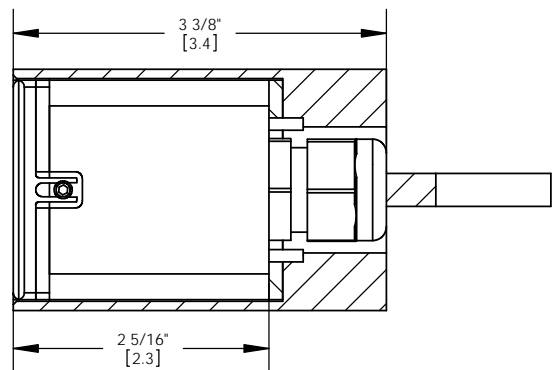

SPECIFICATIONS

DESCRIPTION:

Compact LED Step Light. Suitable for wet/damp/dry location installations.

MATERIAL:

Standard overall material is 6061 aluminum.
C01775 - Machined Aluminum

FINISH:

- AA - Anodized Satin Aluminum
- AP - Powder Coat Aluminum
- BK - Powder Coat Black
- BZ - Powder Coat Bronze
- WT - Powder Coat White

LED OPTIONS:

Integral 1W LED, warm white (3000K CCT) standard, others available.

VOLTAGE:

12 - 12 VAC output transformer required, not included.

MOUNTING:

Fixture is designed to be flush mounted into pour housing.

RATING:

Wet/damp/dry location.

MADE IN THE USA

PROJECT:	H HEVI LITE, INC. 9714 Variel Ave, Chatsworth, CA 91311 Tel., (818) 341-8091 - Fax (818) 998-1986 Web Site http://www.hevilite.com
APPROVED:	
NOTE:	
TYPE:	

CUSTOM NUMBER: C01775