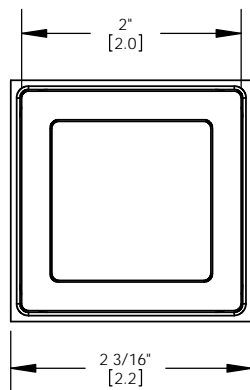

SPECIFICATIONS

DESCRIPTION:

Compact LED Step Light. Suitable for wet/damp/dry location installations.

MATERIAL:

Standard overall material is 6061 aluminum.
C01775 - Machined Aluminum

FINISH:

- AA - Anodized Satin Aluminum
- AP - Powder Coat Aluminum
- BK - Powder Coat Black
- BZ - Powder Coat Bronze
- WT - Powder Coat White

LED OPTIONS:

Integral 1W LED, warm white (3000K CCT) standard, others available.

VOLTAGE:

12 - 12 VAC output transformer required, not included.

MOUNTING:

Fixture is designed to be flush mounted into pour housing.

RATING:

Wet/damp/dry location.

MADE IN THE USA

PROJECT:	H HEVI LITE, INC. 9714 Variel Ave, Chatsworth, CA 91311 Tel., (818) 341-8091 - Fax (818) 998-1986 Web Site http://www.hevilite.com
APPROVED:	
NOTE:	
TYPE:	

CUSTOM NUMBER: C01775